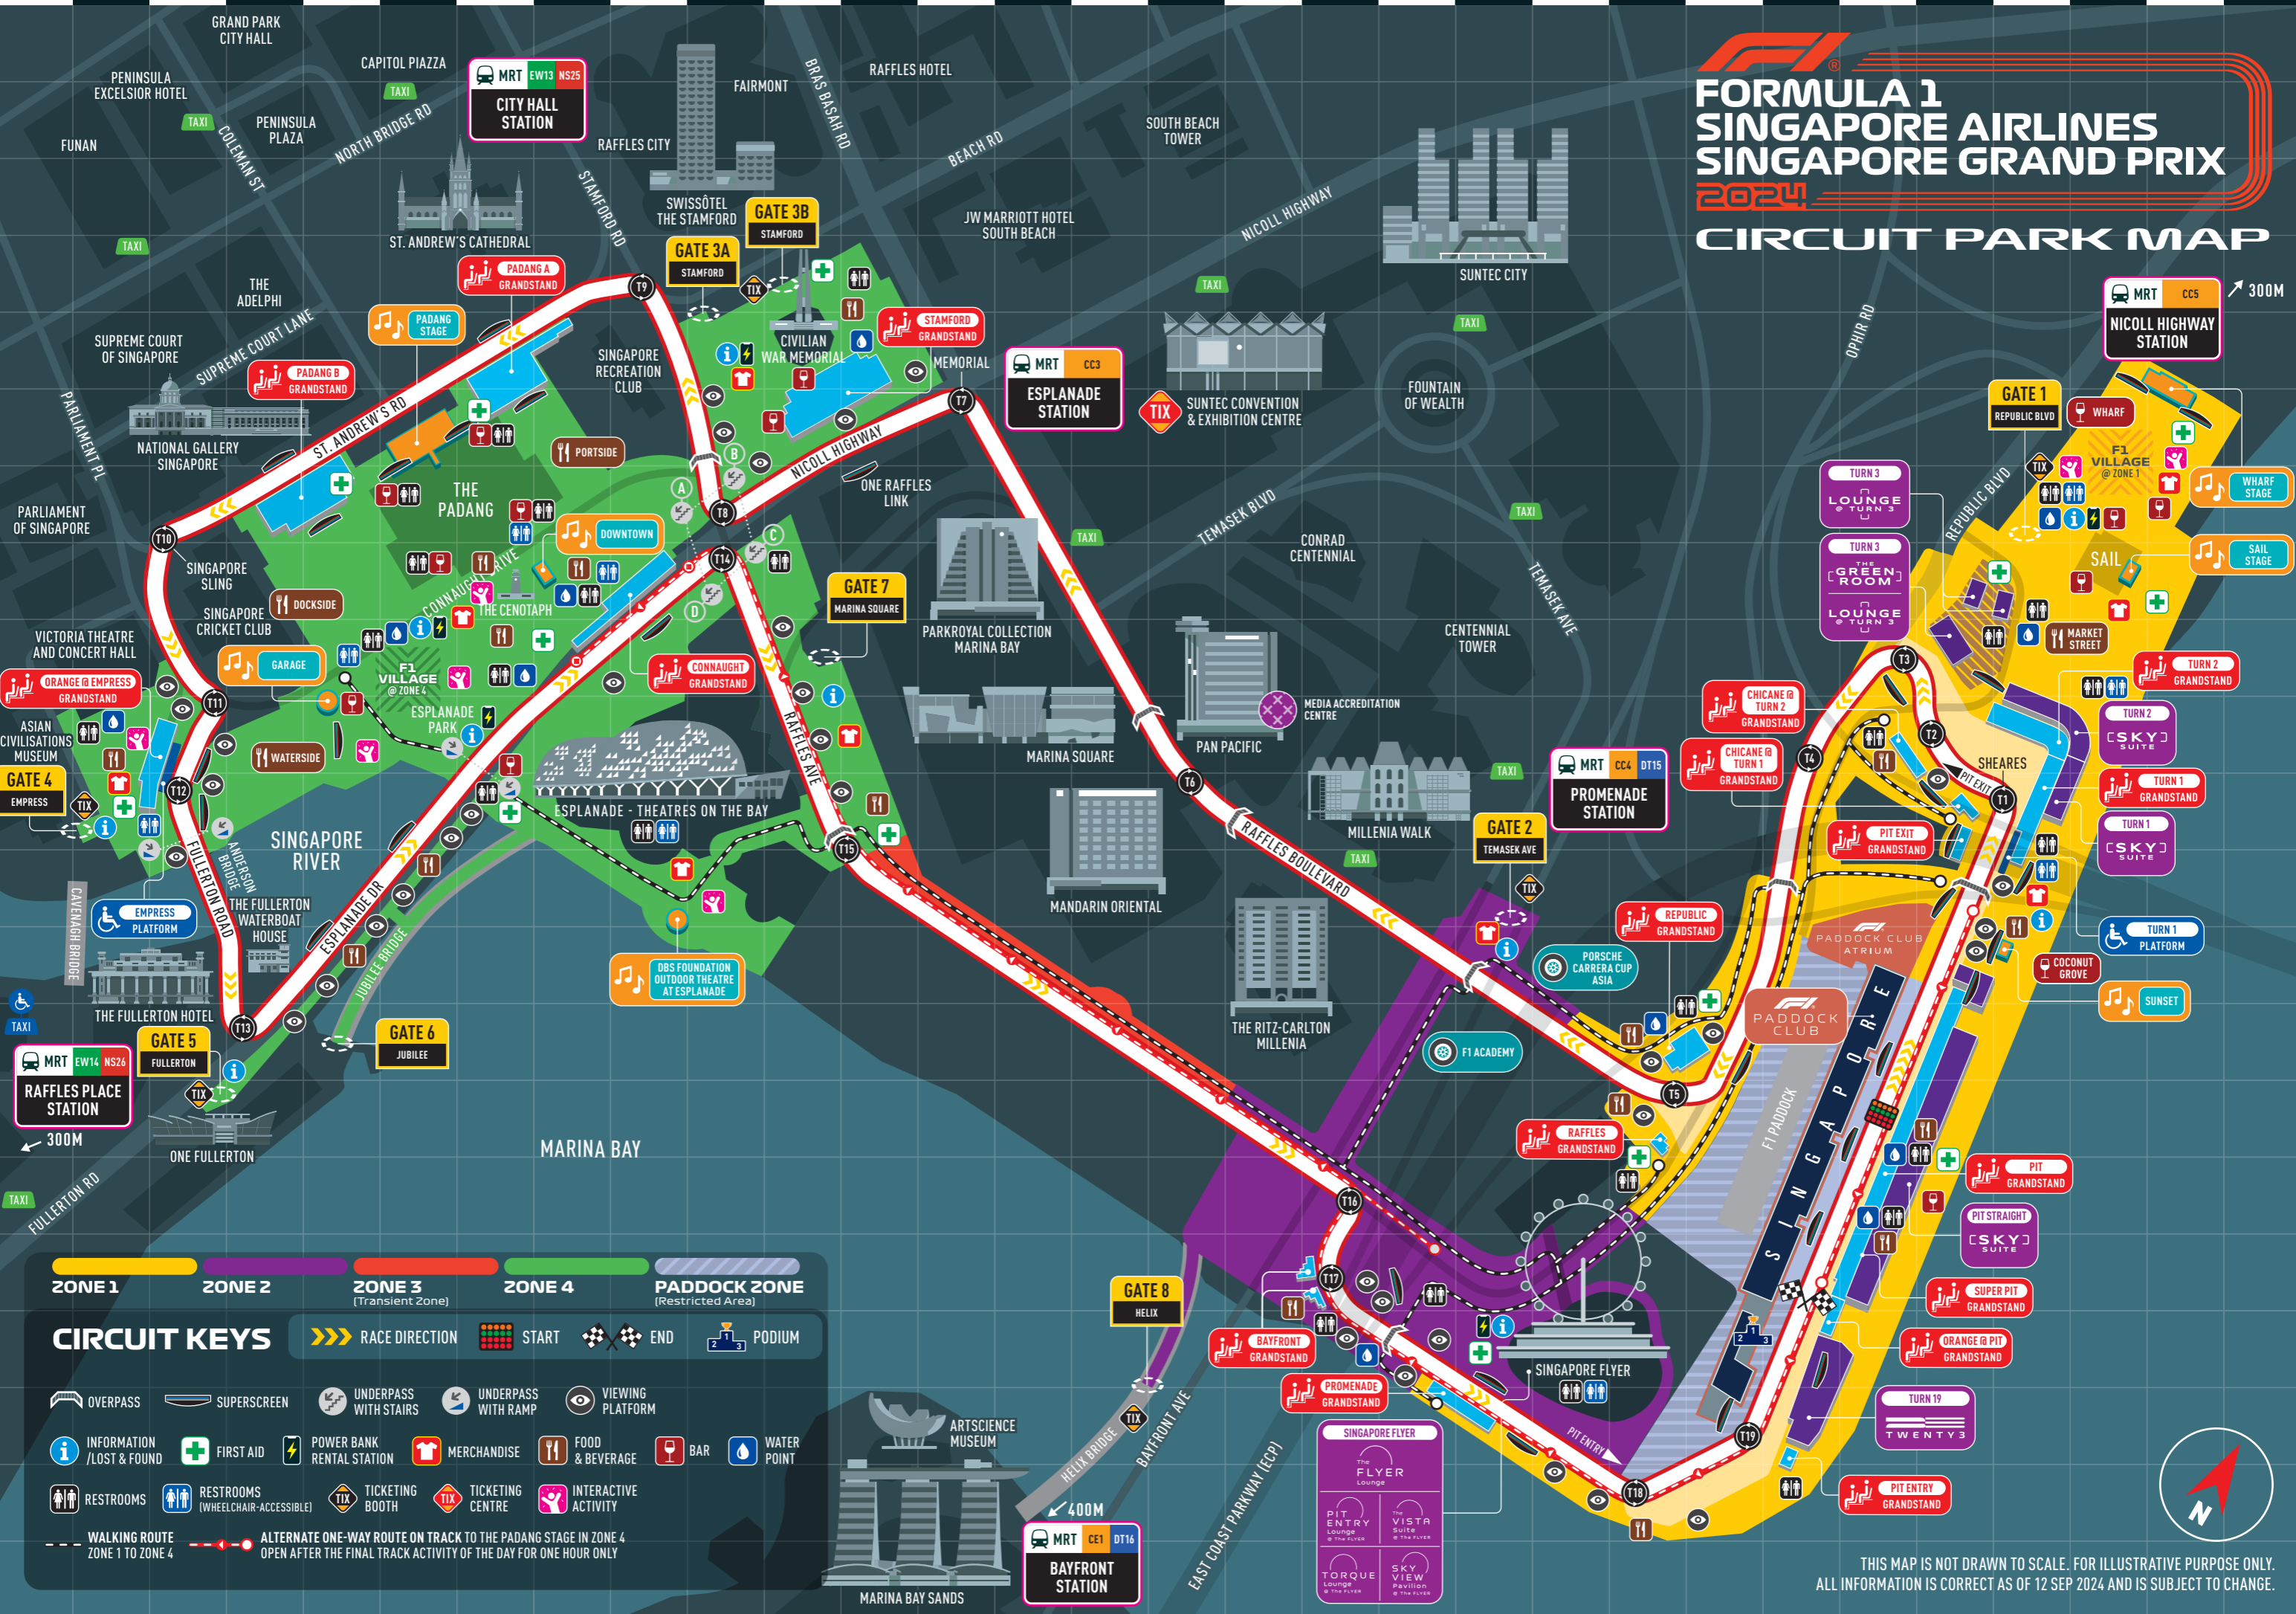

FORMULA 1 SINGAPORE AIRLINES SINGAPORE GRAND PRIX 2024

CIRCUIT PARK MAP

CIRCUIT KEYS

ZONE 1	ZONE 2	ZONE 3 (Transient Zone)	ZONE 4	PADDOCK ZONE (Restricted Area)
<p>WALKING ROUTE ZONE 1 TO ZONE 4</p> <p>ALTERNATE ONE-WAY ROUTE ON TRACK TO THE PADANG STAGE IN ZONE 4 OPEN AFTER THE FINAL TRACK ACTIVITY OF THE DAY FOR ONE HOUR ONLY</p>				

THIS MAP IS NOT DRAWN TO SCALE. FOR ILLUSTRATIVE PURPOSE ONLY. ALL INFORMATION IS CORRECT AS OF 12 SEP 2024 AND IS SUBJECT TO CHANGE.